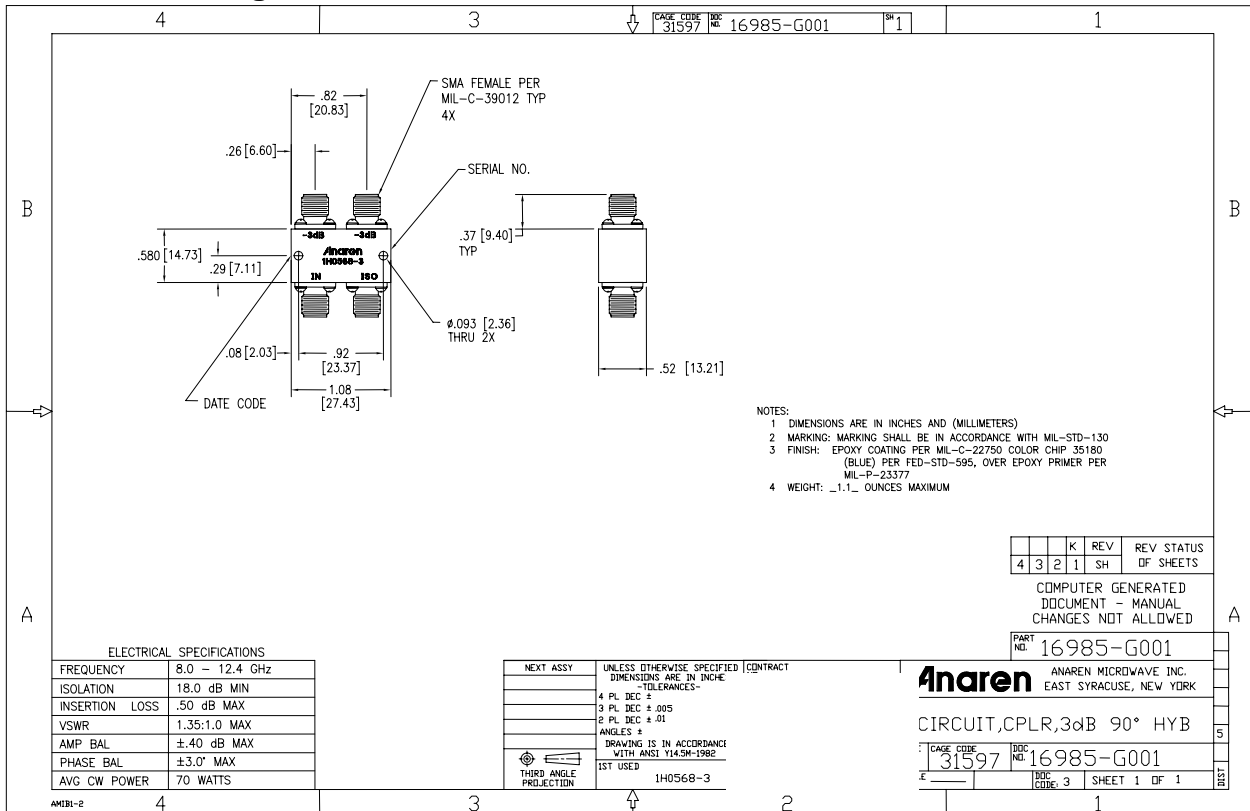

Hybrid Couplers 3 dB, 90°

Applications

- Balanced Mixers
- Antenna Feed Networks
- Phasing Networks
- Dividers/Combiners

Features

- Military Grade
- 8.0 – 12.4 GHz
- 2-Way power Split
- Quadrature
- Connectors Per MIL-C-39012
- Rugged Aluminum Housing
- Low VSWR
- Meets MIL-E-5400 Class 3 Requirements

Outline Drawing

Electrical and Mechanical Specifications subject to change without notice.

Typical Test Data Plots

USA/Canada: (315) 432-8909
 Toll Free: (800) 411-6596
 Europe: +44 2392-232392

Typical Test Data Plots